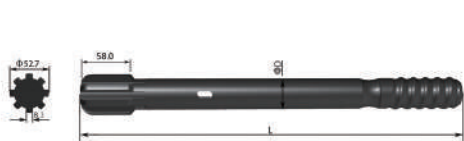

Montabert HC 40,HC 50

R32	38	447	3.5	6408114335	60W447-8-R32D3804
R38	38	447	4.0	6408117336	60W447-8-R38D3804
T38	38	447	4.0	6408122337	60W447-8-T38D3804